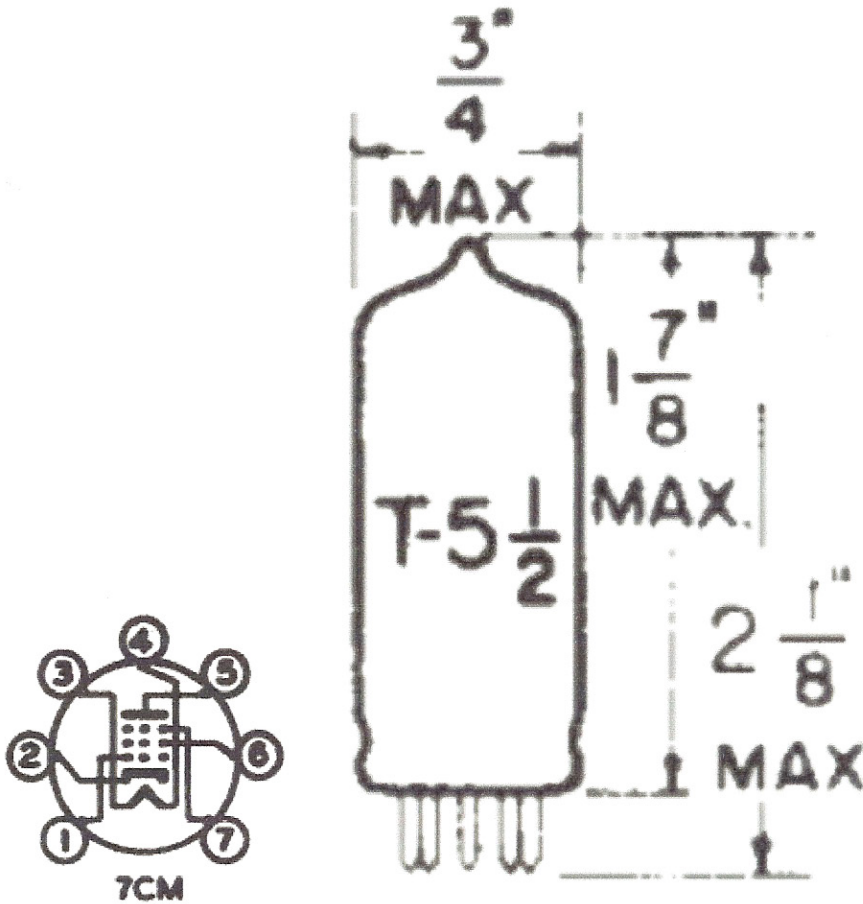

**12DK6
Sharp-Cutoff Pentode**

Base & Bulb (RCA RC-29 - 1975)

Substitute Data

Preferred Substitutes 12BZ6

Application

Miniature type used as if amplifier tube in color and black-and-white television receivers. Requires miniature 7-contact socket.

Mechanical Data

Outline 5-2
EIA Base 7CM

Electrical Data

Heater Voltage 12.6 V
Heater Current 0.15 A